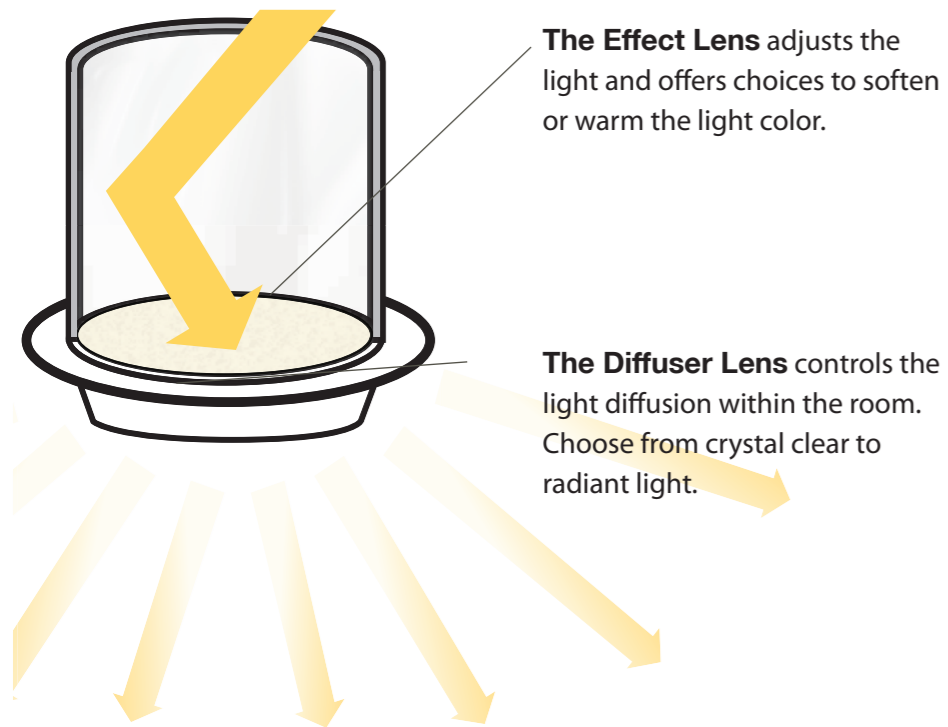

Customise your Daylighting Experience in 4 Easy Steps

1 Choose Your Style
With three different trim styles, it's easier than ever to create a look to fit your décor.

White Trim
The standard dress ring comes in the ever-popular low-profile white color to blend with the ceiling.