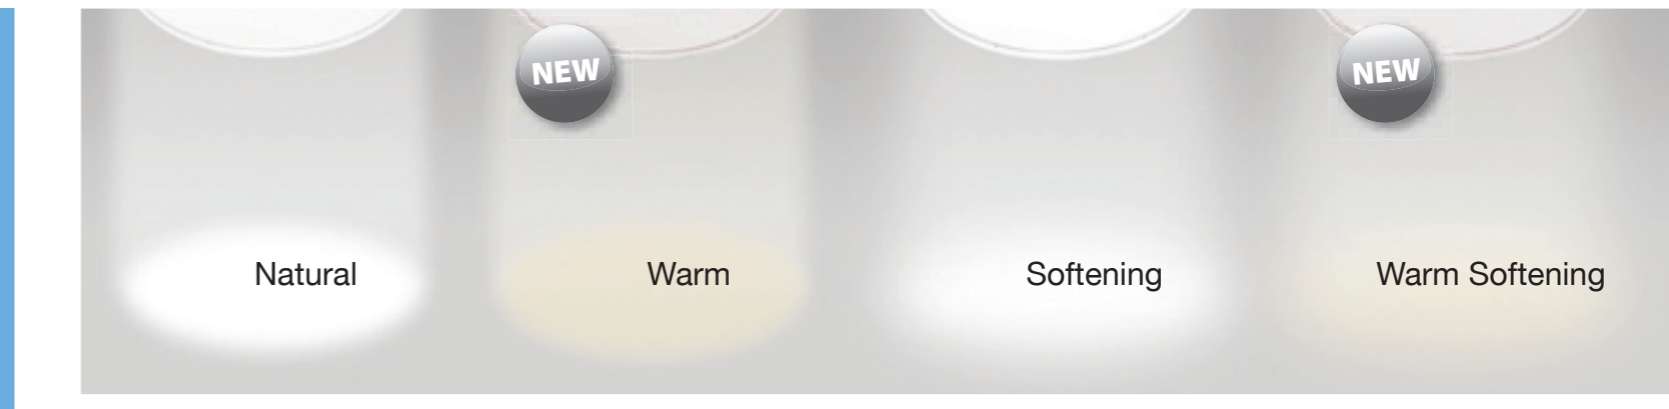

Natural

Warm

Softening

Warm Softening

4 Add More Function
Take daylighting to the next level by upgrading your Solatube Daylighting System to include lighting, dimming, and ventilation.