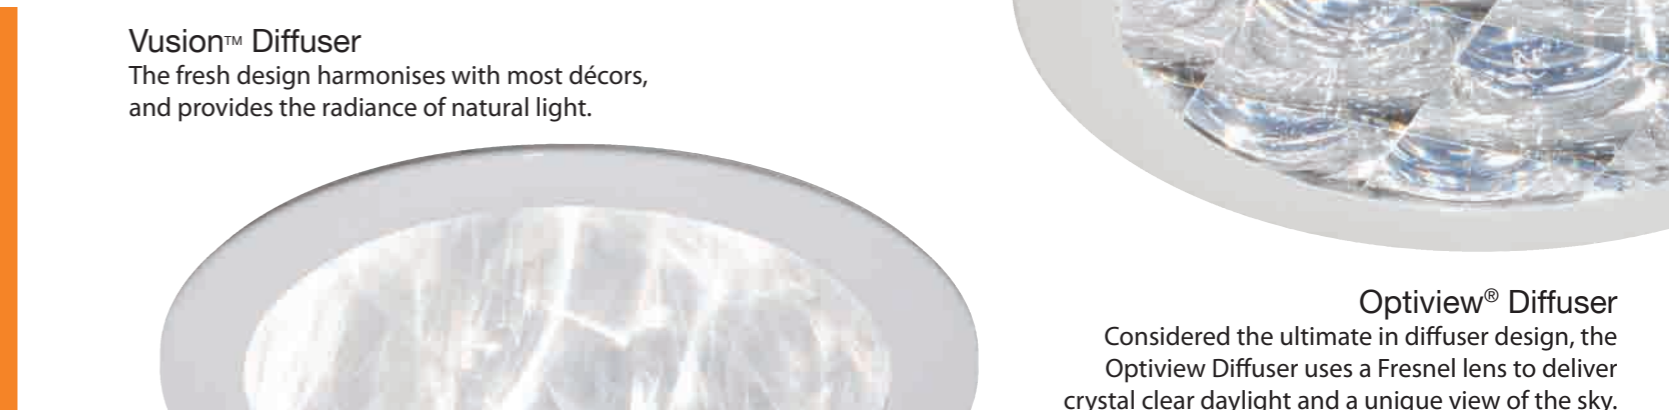

Vusion™ Diffuser
The fresh design harmonises with most décors, and provides the radiance of natural light.

Optiview® Diffuser
Considered the ultimate in diffuser design, the Optiview Diffuser uses a Fresnel lens to deliver crystal clear daylight and a unique view of the sky.

3 Select Your Effect
Use an Effect Lens to design your own daylighting experience.